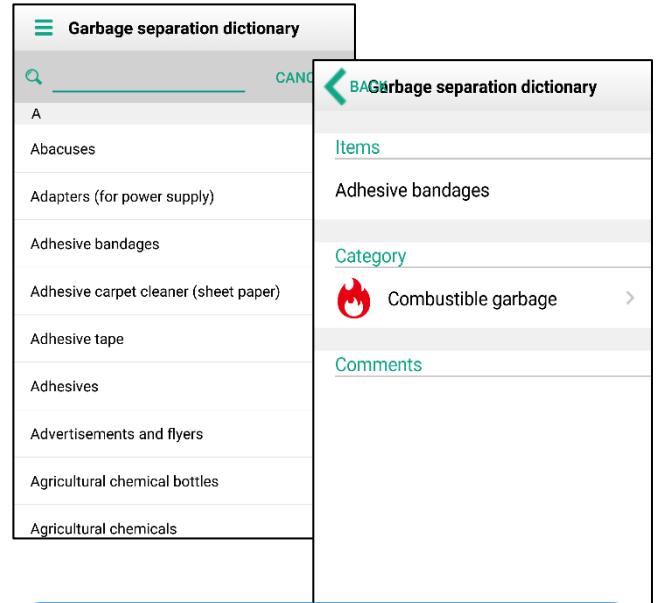

② Garbage separation dictionary

Product names are listed in alphabetical order. You can search for the product name you are looking for. We will update from time to time.