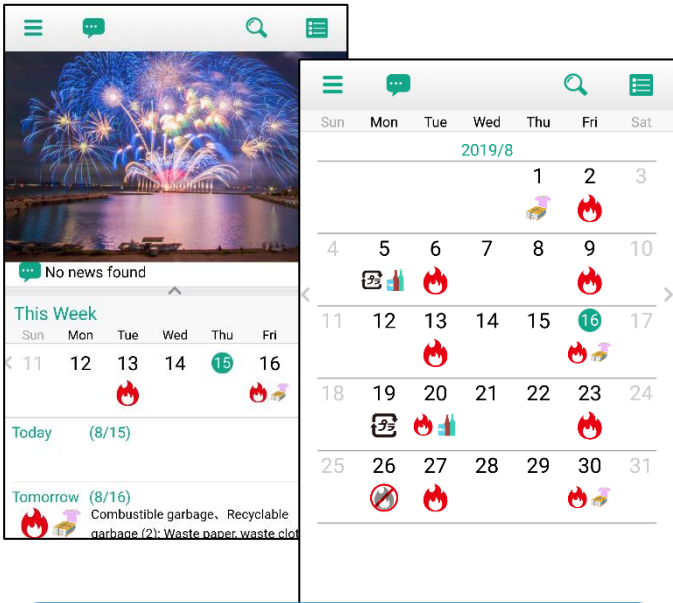

* The garbage separation rules for Nagahama City and Maibara City are the same.

How to download apps

You can download it by searching for “Kohoku Rules” in the app store of your smartphone or copying the QR code below. The app is free to use, but please be aware that the communication charge will be borne by the user.

Android version

iPhone version

This icon is a landmark

Initial setting method

① Search for your local residents' association or select its name, then select “Save” in the upper right of the screen. *Please confirm residents' association (ward) to join.

② You can check the garbage collection calendar from the home screen.

Complete

※If you live in an apartment or condominium, please check with the management company, as the garbage disposal method may differ.

Main functions of the application version

① Garbage collection calendar

You can check the garbage collection date in your area for today, tomorrow, weekly and monthly. Collection date varies according to the residents' association (ward).