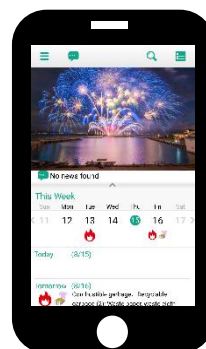

* The garbage separation rules for Nagahama City and Maibara City are the same.

How to download apps

You can download it by searching for “Kohoku Rules” in the app store of your smartphone or copying the QR code below. The app is free to use, but please be aware that the communication charge will be borne by the user.

Android version

iPhone version

This icon is a landmark

Initial setting method

① Search for your local residents' association or select its name, then select “Save” in the upper right of the screen. *Please confirm residents' association (ward) to join.