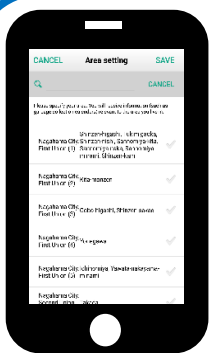

* The garbage separation rules for Nagahama City and Maibara City are the same.

How to download apps

You can download it by searching for “Kohoku Rules” in the app store of your smartphone or copying the QR code below. The app is free to use, but please be aware that the communication charge will be borne by the user.

Android version

iPhone version

This icon is a landmark

Initial setting method

① Search for your local residents' association or select its name, then select “Save” in the upper right of the screen. *Please confirm residents' association (ward) to join.

② You can check the garbage collection calendar from the home screen.

Complete

※If you live in an apartment or condominium, please check with the management company, as the garbage disposal method may differ.

Main functions of the application version

① Garbage collection calendar

You can check the garbage collection date in your area for today, tomorrow, weekly and monthly. Collection date varies according to the residents' association (ward).