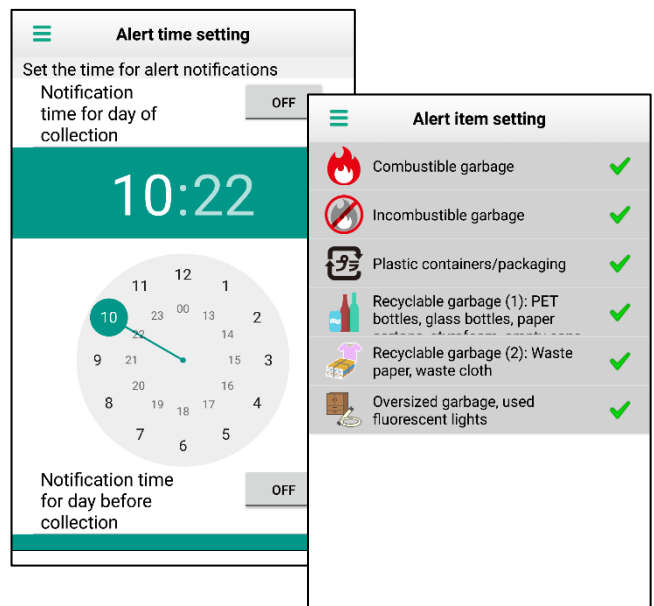

Main functions of the application version

① Garbage collection calendar

You can check the garbage collection date in your area for today, tomorrow, weekly and monthly. Collection date varies according to the residents' association (ward).

② Garbage separation dictionary

Product names are listed in alphabetical order. You can search for the product name you are looking for. We will update from time to time.

③ How to put out the garbage

It introduces how to put out each garbage classification and precautions when putting it out.

④ Alert function

When the set time is reached, the notice such as the garbage collection date will be sent to the top screen of the smartphone.